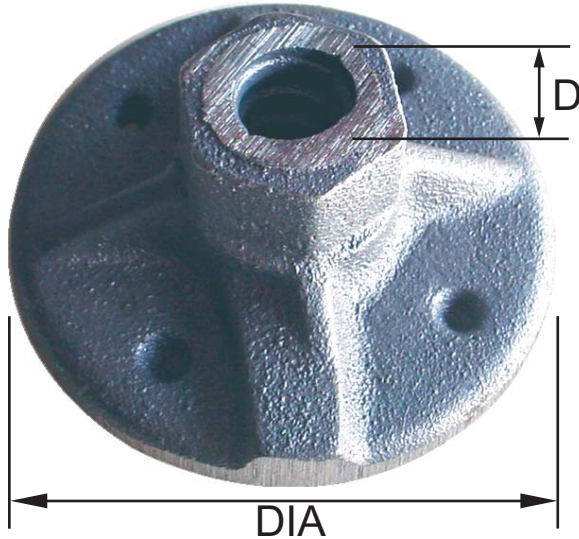

Coil Nut Washer

To Order
(Call, Fax or e-mail this form)

1. Part No. : _____
2. Size : _____
3. Quantity : _____

Phone : 1-866-457-5710
Fax : 1-847-541-9338
e-mail : sales@ocm-inc.com

OCM Part No.	D Size	DIA Washer Dia.	Weight per pcs lbs	Safe Working Load lbs
50CNW	1/2"	4"	0.75	4,500
75CNW	3/4"	4"	0.75	9,000

SWL provides a safety factor of approximately 2 to 1.